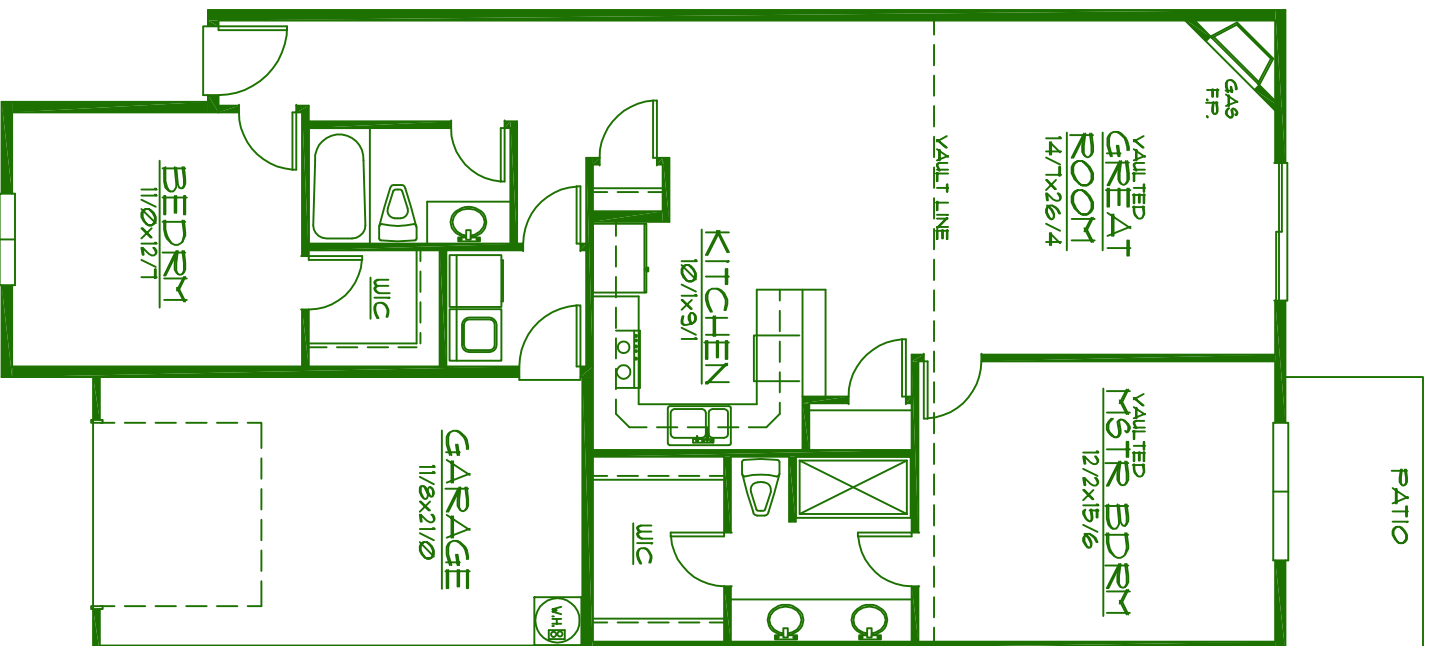

GAS
F.P.

VAULTED
GREAT
ROOM
14/7x26/14

VAULTED
MSTR BDRM
12/2x15/16

PATIO

VAULT LINE

KITCHEN
10/1x9/1

GARAGE
11/8x21/0

BEDRM
11/0x12/7

THE ST. HELENS
1225 ± SQ. FT.
SINGLE LEVEL HOME

The builder reserves the right to modify floor plans, standards, options and prices without notice.